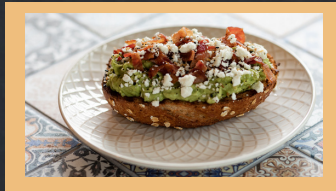

Eats!

Avocado Toast $9.10

Avocado, bacon, feta, and a sprinkle of Everything Bagel seasoning on a multigrain slice.

*Keto or GF option (keto: 4 net carbs)

Lemon Zest Avocado Toast $7.75

Avocado, lemon zest on a sourdough slice.

*Keto or GF option (keto: 4 net carbs) $8.30

Sausage Bagel Sandwich $9.25

Sausage patty, fried egg, cheddar, arugala, and chipotle mayo with your choice of bagel, plain, everything or GF. Sub for bacon

Monte Cristo *It's Back!* $9.26

Panini pressed croissant with, cream cheese, swiss cheese, and black forest ham, served with a side of jam.