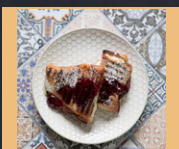

Drinks!

Espresso

Sm- 2 shots
Lrg- 3 shots

	Hot		Iced	
	12oz	16oz	16oz	24oz
Latte	4.91	5.95	5.17	6.21
Cappuccino	4.91	5.95		
Americano (extra shot included)	4.91	5.95	5.17	6.21
Caramel Macchiato	5.69	6.73	5.69	7.00
Breve	5.70	6.72	5.70	6.72

Shots

	1	2	3	4
Espresso Shots	1.04	2.07	3.10	4.14
Traditional Macchiato	1.65	2.58	3.65	4.65
Cortado	1.65	2.58	3.65	4.65

Drip

	12oz	16oz	Dine-In 32oz	
House Blend	3.10	3.62		
Specialty Blend	3.62	4.15		
Cafe au Lait	3.62	4.15		
French Press		6.25	6.25	

Cold Brew

	16oz	24oz
Iced Coffee	4.15	4.65
Cold Brew	4.66	5.43
Nitro Cold Brew	6.73	7.76

Tea Lattes

	Hot		Iced	
	12oz	16oz	16oz	24oz
Chai Latte	5.17	5.95	5.70	6.50
Dirty Chai	6.21	6.47	6.25	6.98
Matcha Latte	5.18	5.70	5.70	6.16

Syrups $0.75 each

Vanilla, Mocha, Caramel, Salted Caramel, White Chocolate, Cookie Butter, Brown Sugar, Hazelnut SF Vanilla, SF Caramel, SF Chocolate, SF Hazelnut

Alternative Milks $0.75

Almond Heavy Cream
Oat Half & Half
Coconut Non-fat

Teas

	Hot		Iced	
	12oz	16oz	16oz	24oz
Butterfly Pea	4.65	5.70	5.70	6.25
Hibiscus Mint	4.65	5.70	5.70	6.25
Ginger Lemongrass	4.65	5.70	5.70	6.25
Morning Green	4.65	5.70	5.70	6.25
English Breakfast	3.10	3.65		
Earl Grey	3.10	3.65		
Sweet/Unsweat Tea			3.62	4.40

Lemonades

	16oz	24oz
Lemonade (freshly squeezed)	5.20	5.95
Lavenderberry Lemonade	5.70	6.50
Butterfly Tea Lemonade	5.70	6.50
Hibiscus Mint Lemonade	5.70	6.50

Protein Smoothies

	16oz	24oz
Vanilla/Chocolate/Berry	6.25	6.75

Almond milk, cold brew, banana, almond butter & protein powder

HeBrews "Blendy"

Milk & Milk-based powder blended with cold brew, topped with whip cream

Vanilla Cookies n Cream
Mocha Matcha
Caramel White Mocha

5.70 6.50
*Alternative Milk options available for $0.75

Uncaffinated Options