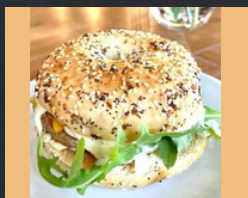

Drinks!

Espresso

Sm- 2 shots
Lrg- 3 shots

	Hot		Iced	
	12oz	16oz	16oz	24oz
Latte	4.91	5.95	5.17	6.21
Cappuccino	4.91	5.95		
Americano (extra shot included)	4.91	5.95	5.17	6.21
Caramel Macchiato	5.69	6.73	5.69	7.00
Breve	5.70	6.72	5.70	6.72

Shots

	1	2	3	4
Espresso Shots	1.04	2.07	3.10	4.14
Traditional Macchiato	1.65	2.58	3.65	4.65
Cortado	1.65	2.58	3.65	4.65

Drip

	12oz	16oz	Dine-In 32oz	
House Blend	3.10	3.62		
Specialty Blend	3.62	4.15		
Cafe au Lait	3.62	4.15		
French Press		6.25	6.25	

Cold Brew

	16oz	24oz
Iced Coffee	4.15	4.65
Cold Brew	4.66	5.43
Nitro Cold Brew	6.73	7.76

Tea Lattes

	Hot		Iced	
	12oz	16oz	16oz	24oz
Chai Latte	5.17	5.95	5.70	6.50
Dirty Chai	6.21	6.47	6.25	6.98
Matcha Latte	5.18	5.70	5.70	6.16

Syrups $0.75 each

Vanilla, Mocha, Caramel, Salted Caramel, White Chocolate, Cookie Butter, Brown Sugar, Hazelnut SF Vanilla, SF Caramel, SF Chocolate, SF Hazelnut

Alternative Milks $0.75

Almond Heavy Cream
Oat Half & Half
Coconut Non-fat

Teas

	Hot		Iced	
	12oz	16oz	16oz	24oz
Butterfly Pea	4.65	5.70	5.70	6.25
Hibiscus Mint	4.65	5.70	5.70	6.25
Ginger Lemongrass	4.65	5.70	5.70	6.25
Morning Green	4.65	5.70	5.70	6.25
English Breakfast	3.10	3.65		
Earl Grey	3.10	3.65		
Sweet/Unsweat Tea			3.62	4.40

Lemonades

	16oz	24oz
Lemonade (freshly squeezed)	5.20	5.95
Lavenderberry Lemonade	5.70	6.50
Butterfly Tea Lemonade	5.70	6.50
Hibiscus Mint Lemonade	5.70	6.50

Protein Smoothies

	16oz	24oz
Vanilla/Chocolate/Berry	6.25	6.75

Almond milk, cold brew, banana, almond butter & protein powder

HeBrews "Blendy"

Milk & Milk-based powder blended with cold brew, topped with whip cream

Vanilla Cookies n Cream
Mocha Matcha
Caramel White Mocha

5.70 6.50
*Alternative Milk options available for $0.75

Uncaffinated Options